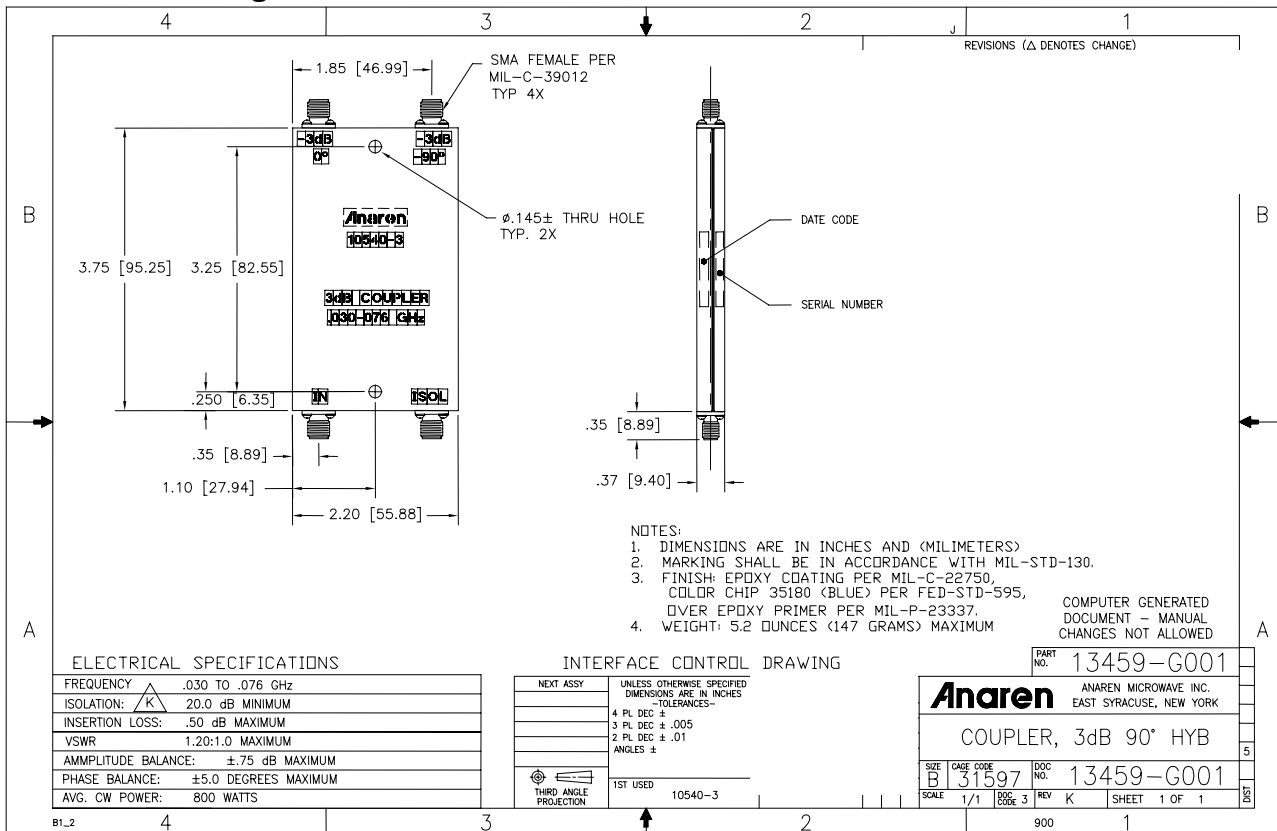

Hybrid Couplers 3 dB, 90°

Applications

- Balanced Mixers
- Antenna Feed Networks
- Phasing Networks
- Dividers/Combiners

Features

- Military Grade
- 0.03 – 0.076 GHz
- 2-Way power Split
- Quadrature
- Connectors Per MIL-C-39012
- Rugged Aluminum Housing
- Low VSWR
- Meets MIL-E-5400 Class 3 Requirements

Outline Drawing

Electrical and Mechanical Specifications subject to change without notice.

Typical Test Data Plots

USA/Canada: (315) 432-8909
 Toll Free: (800) 411-6596
 Europe: +44 2392-232392

Typical Test Data Plots