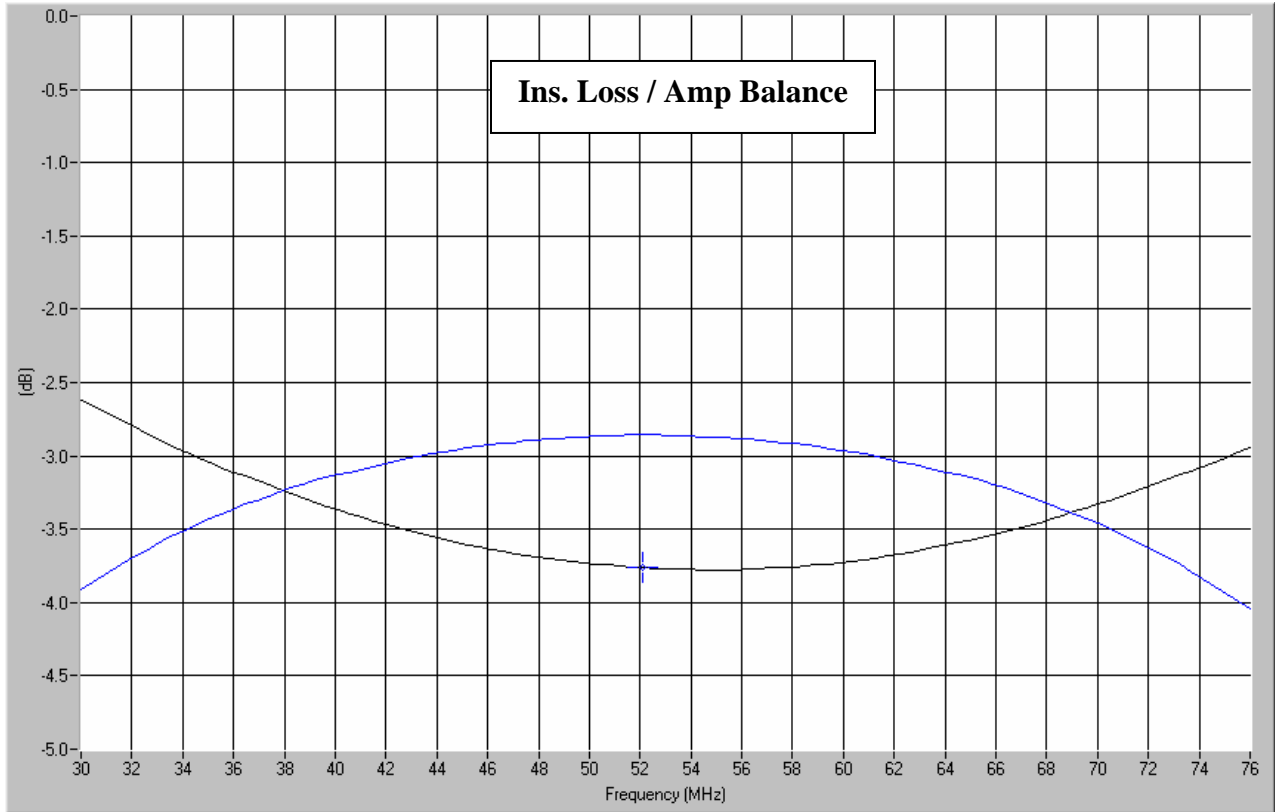

Hybrid Couplers 3 dB, 90°

Applications

- Balanced Mixers
- Antenna Feed Networks
- Phasing Networks
- Dividers/Combiners

Features

- Military Grade
- 0.03 – 0.076 GHz
- 2-Way power Split
- Quadrature
- Connectors Per MIL-C-39012
- Rugged Aluminum Housing
- Low VSWR
- Meets MIL-E-5400 Class 3 Requirements

Outline Drawing

Electrical and Mechanical Specifications subject to change without notice.

Typical Test Data Plots

USA/Canada: (315) 432-8909
 Toll Free: (800) 411-6596
 Europe: +44 2392-232392

Typical Test Data Plots