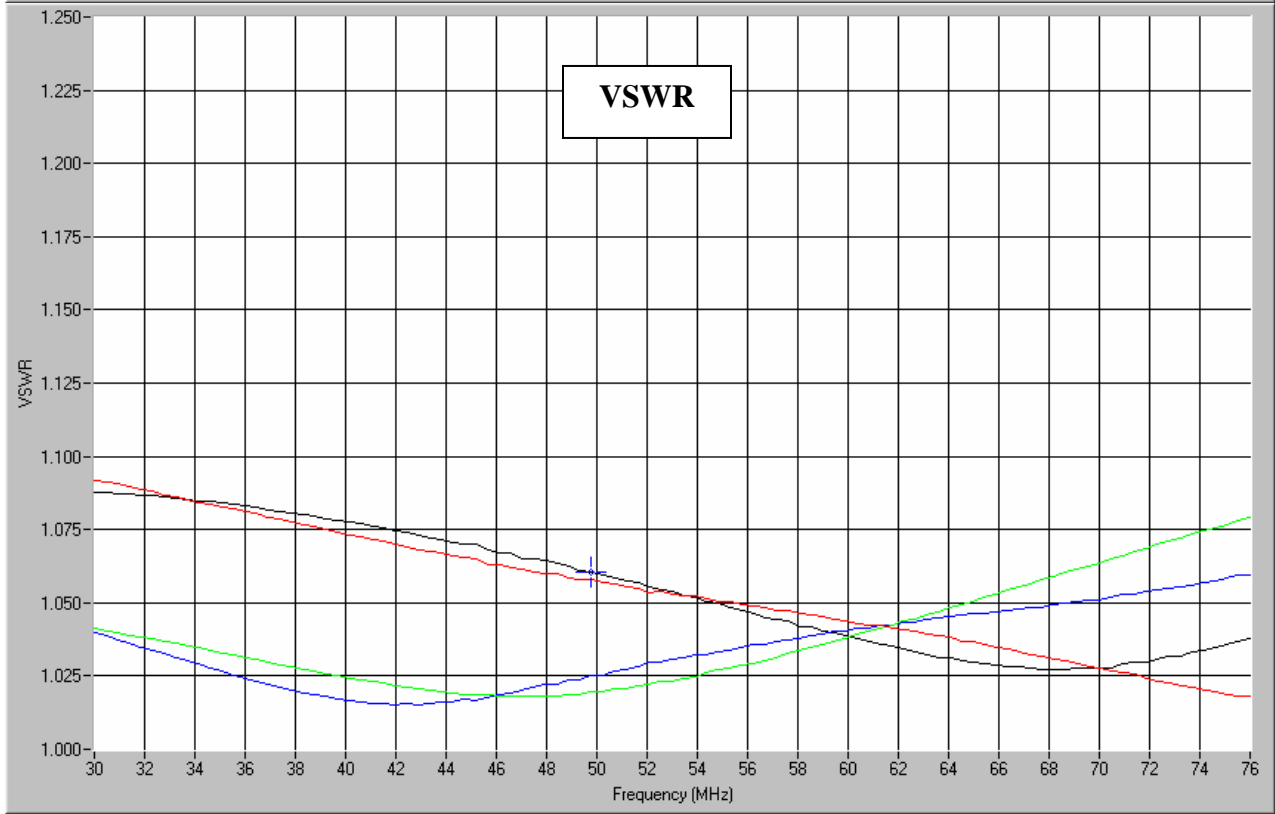

Hybrid Couplers 3 dB, 90°

Applications

- Balanced Mixers
- Antenna Feed Networks
- Phasing Networks
- Dividers/Combiners

Features

- Military Grade
- 0.03 – 0.076 GHz
- 2-Way power Split
- Quadrature
- Connectors Per MIL-C-39012
- Rugged Aluminum Housing
- Low VSWR
- Meets MIL-E-5400 Class 3 Requirements

Outline Drawing

Electrical and Mechanical Specifications subject to change without notice.

Typical Test Data Plots

USA/Canada: (315) 432-8909
 Toll Free: (800) 411-6596
 Europe: +44 2392-232392

Typical Test Data Plots